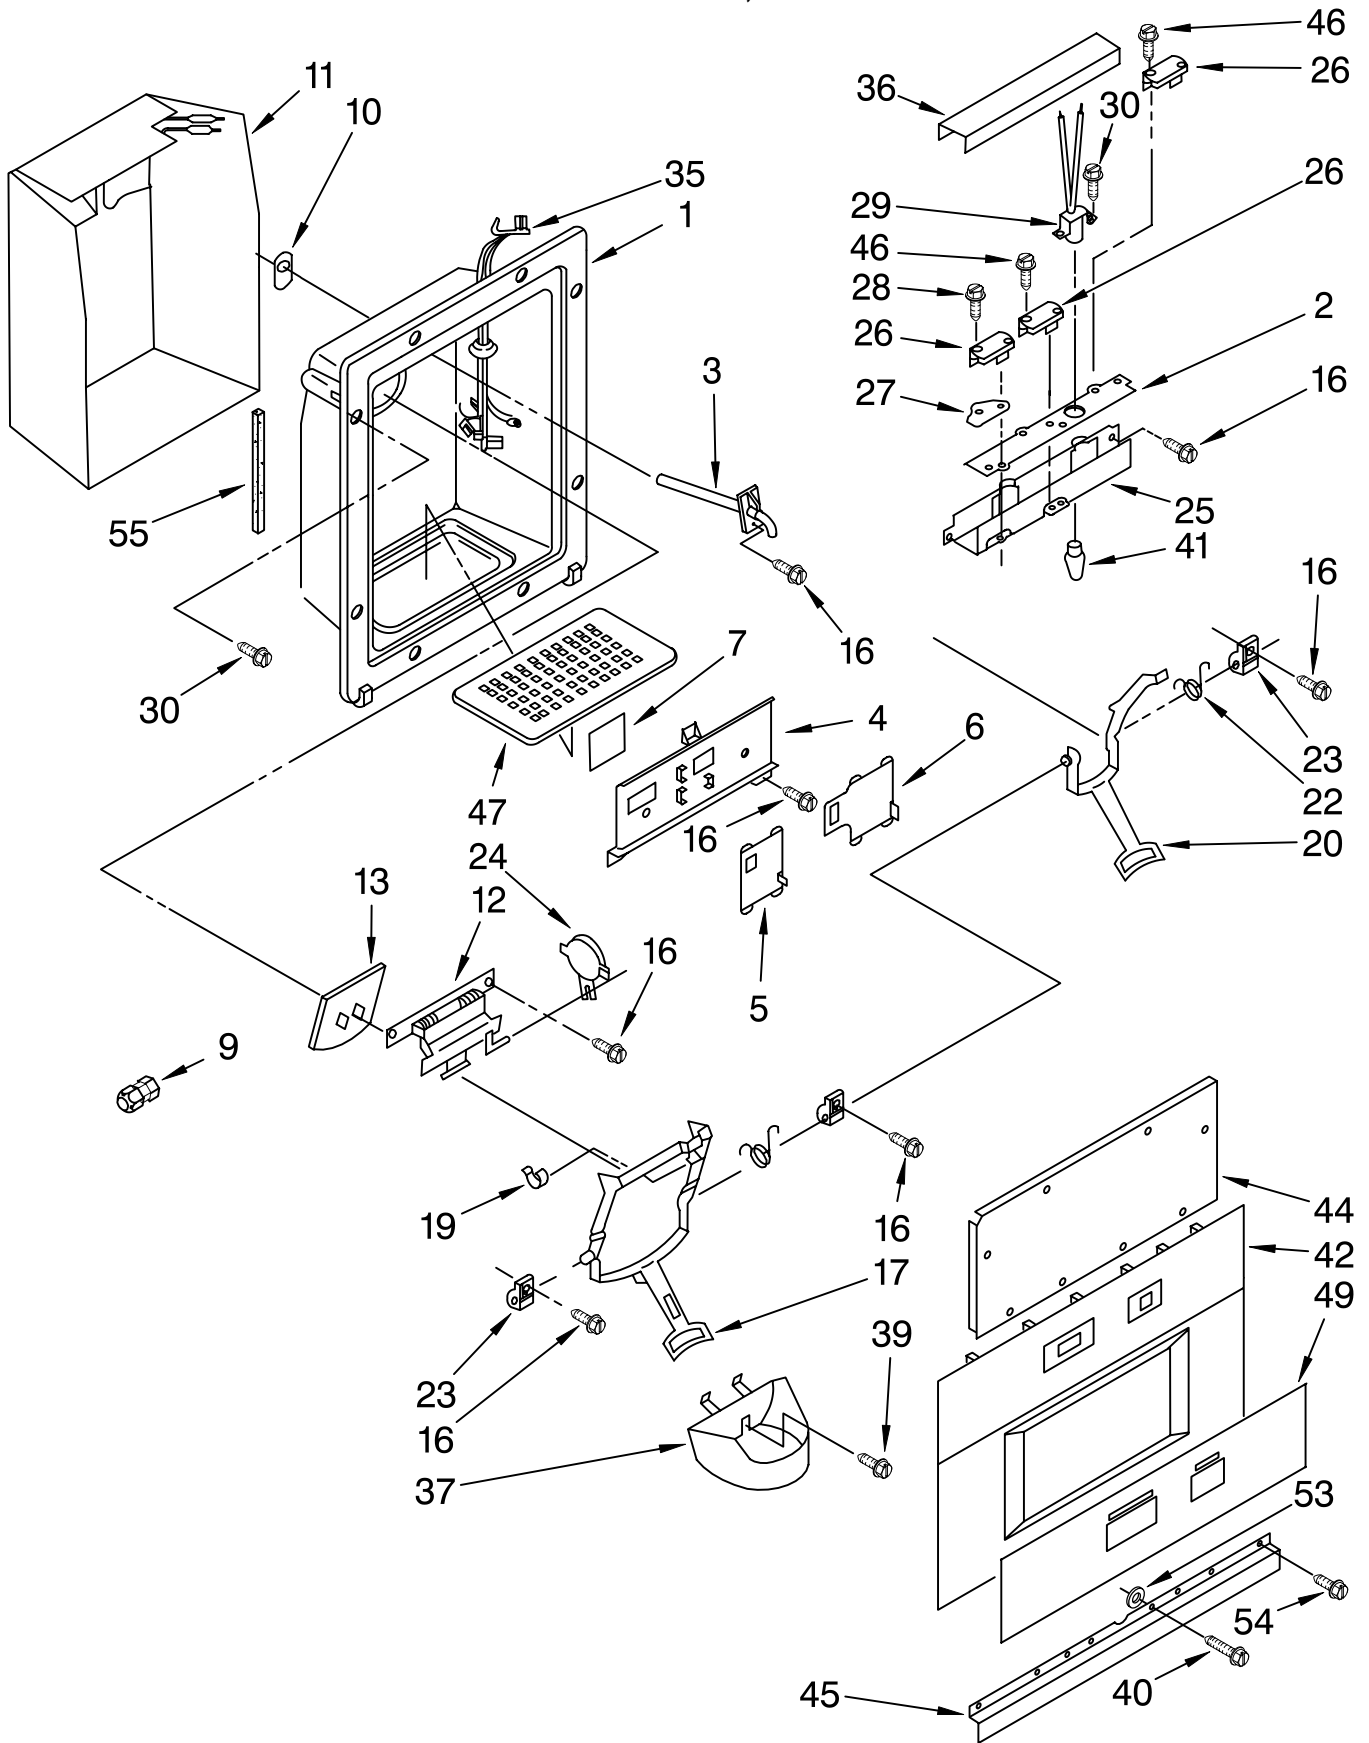

FREEZER DOOR PARTS

For Models: KSSS42QDW05, KSSS42QDX05

Illus. No.	Part No.	DESCRIPTION
1	2004885	Freezer Door Panel (Includes Insulation)
2	1112997	Tube, Wiring
3	1112928	Retainer, Tube
4	2004881	Retaining Ring, Door-Closure
6	2004524	Hinge, Bottom
7	489282	Screw
8	2004521	Hinge, Top
9	2004520	Spacer-Door, Top
11	2004924	Wiring Harness, Freezer Door
12	1112533	Gasket Retainer, Side (2)
13	1112540	Gasket Retainer, Top & Bottom
14	2000879	Door Gasket, Magnetic
15	486194	Screw (34)
16		Handle, Door
	2003682	White
	2003681	Stainless Steel
18	2004549	Door, Spacer
20		Screw
	2001208	White
	487052	Stainless Steel
21		Trim (Top)
	2005023	White
	2005020	Stainless Steel
23		Trim (Bottom)
	2004670	White
	2004561	Stainless Steel
24		Trim (Side)
	2003678	White
	2003677	Stainless Steel
26	2002839	Panel, Interior Door
28	2003128	Shelf Bin (2)
32	547217	Wire Connector
33	939101	Screw Anchor
34	2002733	Ice Chute

FOR ORDERING INFORMATION REFER TO PARTS PRICE LIST

DISPENSER AND FRONT PARTS

For Models: KSSS42QDW05, KSSS42QDX05

FOR ORDERING INFORMATION REFER TO PARTS PRICE LIST